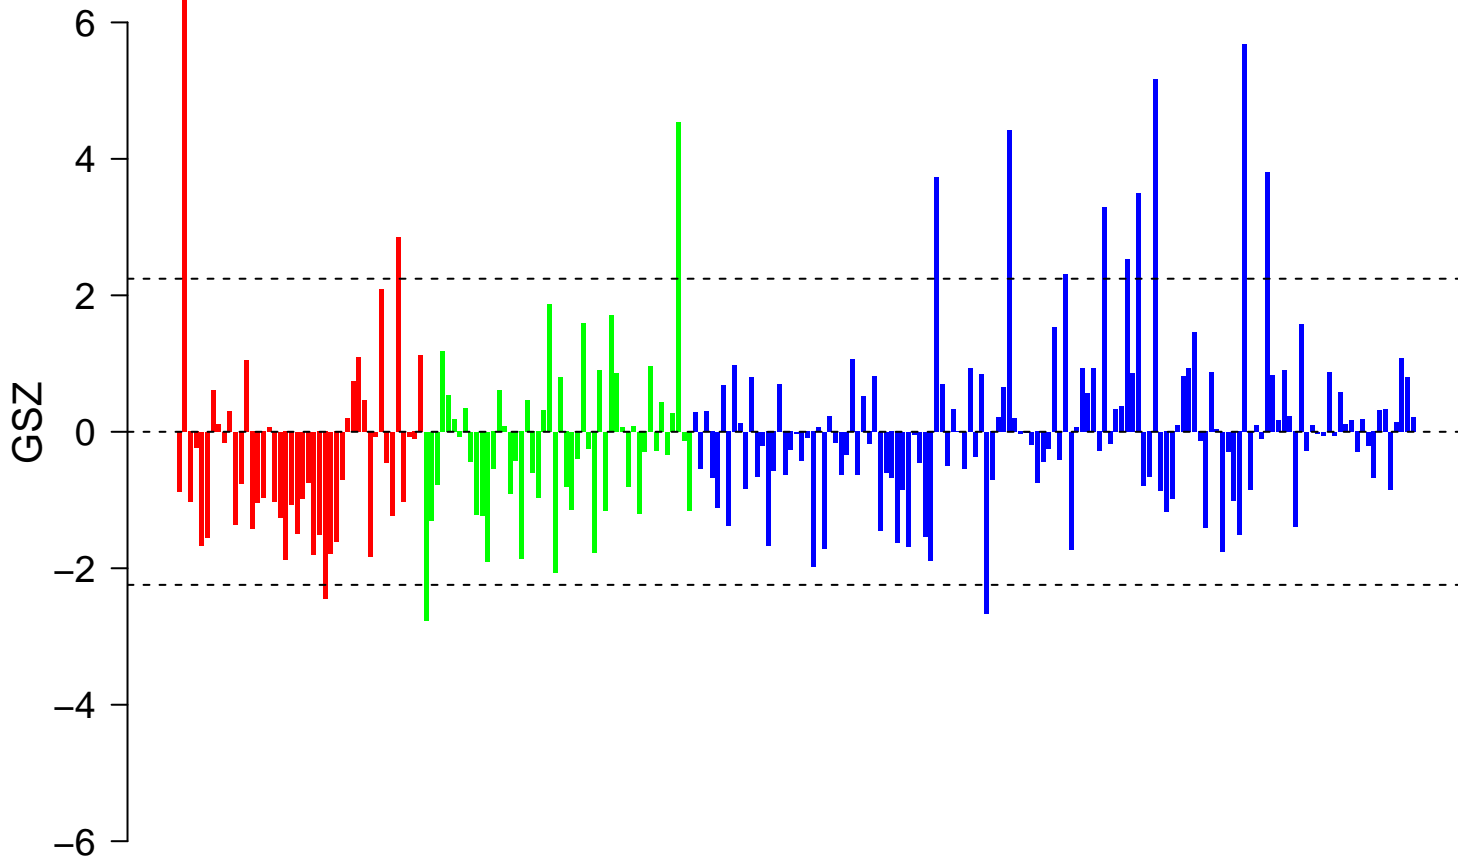

GU_PDEF_TARGETS_DN

GU_PDEF_TARGETS_DN

■ on
■ -
□ off

GU_PDEF_TARGETS_DN